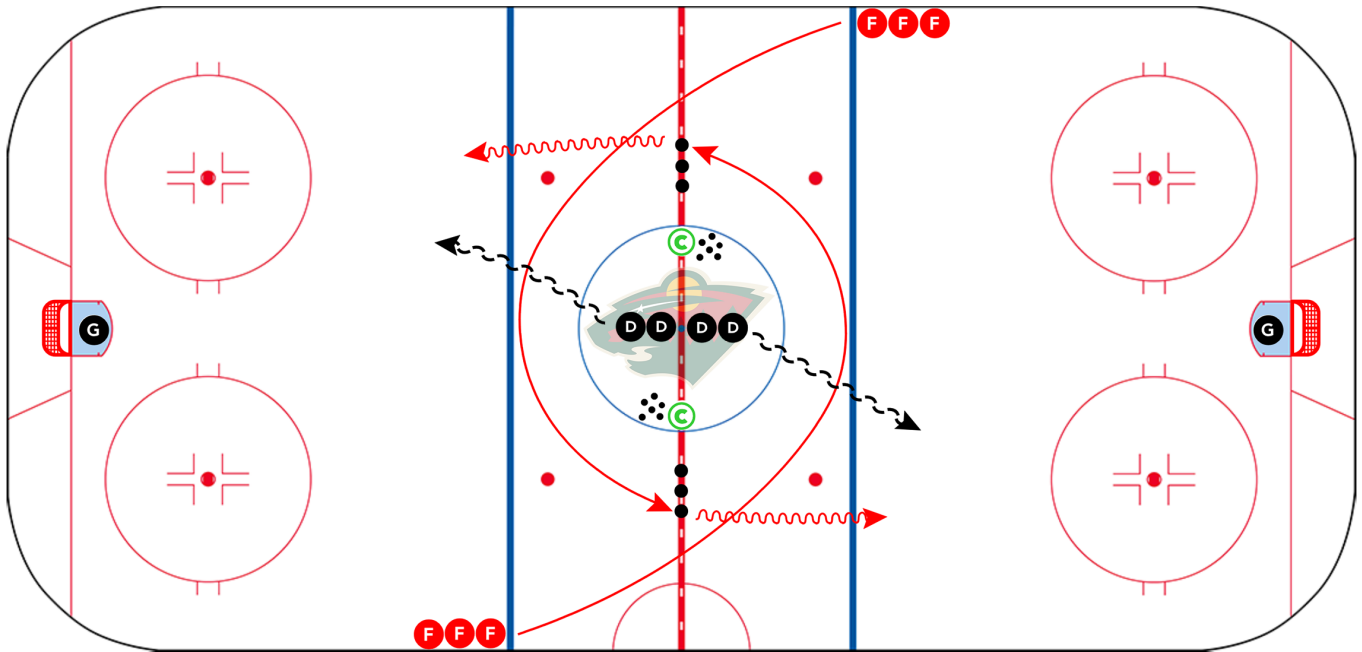

NHLCA DRILL OF THE MONTH

DECEMBER 2021

1 VS 1 QUICK FEET

Category: 1 on 1 / 2 on 1 / 3 on 2

Team: Minnesota Wild

Description:

- On whistle, both forwards leave, skate around **D** and pick up puck on red line that the coaches have spotted.
- **D** can't leave until the forwards touch the puck.
- **D** try to force a wide shot.