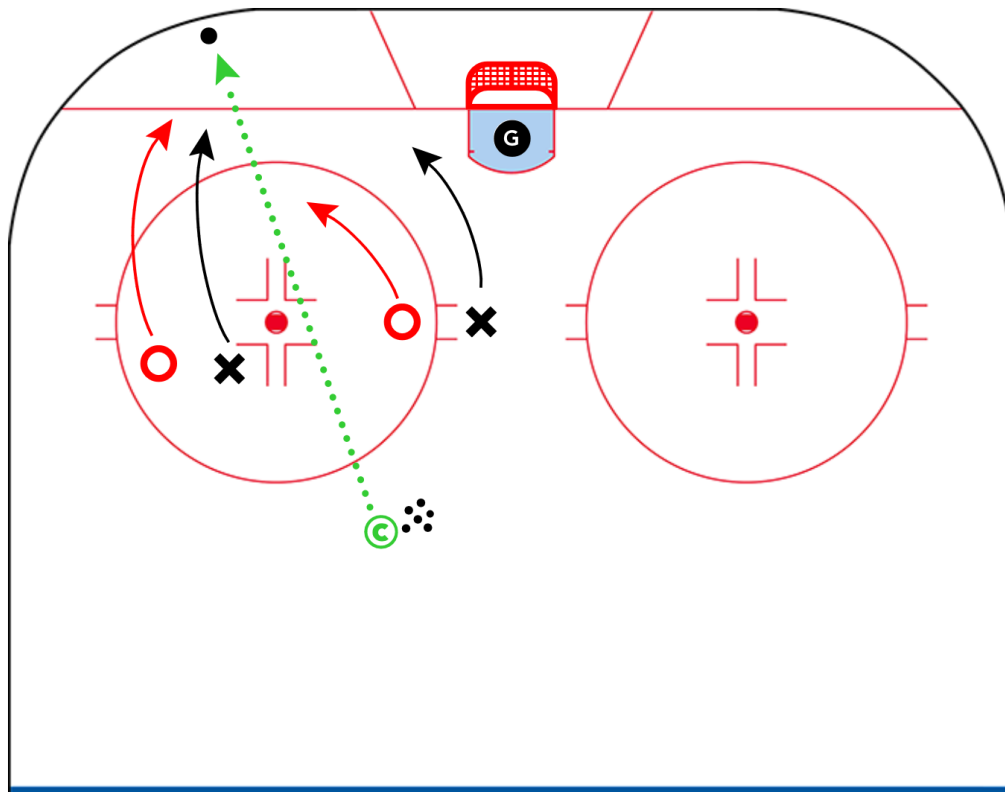

NHLCA FEATURE DRILL

2022-23 NHL Season - #6

LOW DOWN, DOWN LOW 2 VS 2

Category: Small Area Drills & Games

Team: Colorado Avalanche

Description:

- Coach places puck in corner.
- **O** is on offence and **X** defends a 2 vs 2 battle.
- There is option to add an additional offensive/defensive players. Drill can run 1 vs 1, 2 vs 1, 1 vs 2 or 2 vs 2.