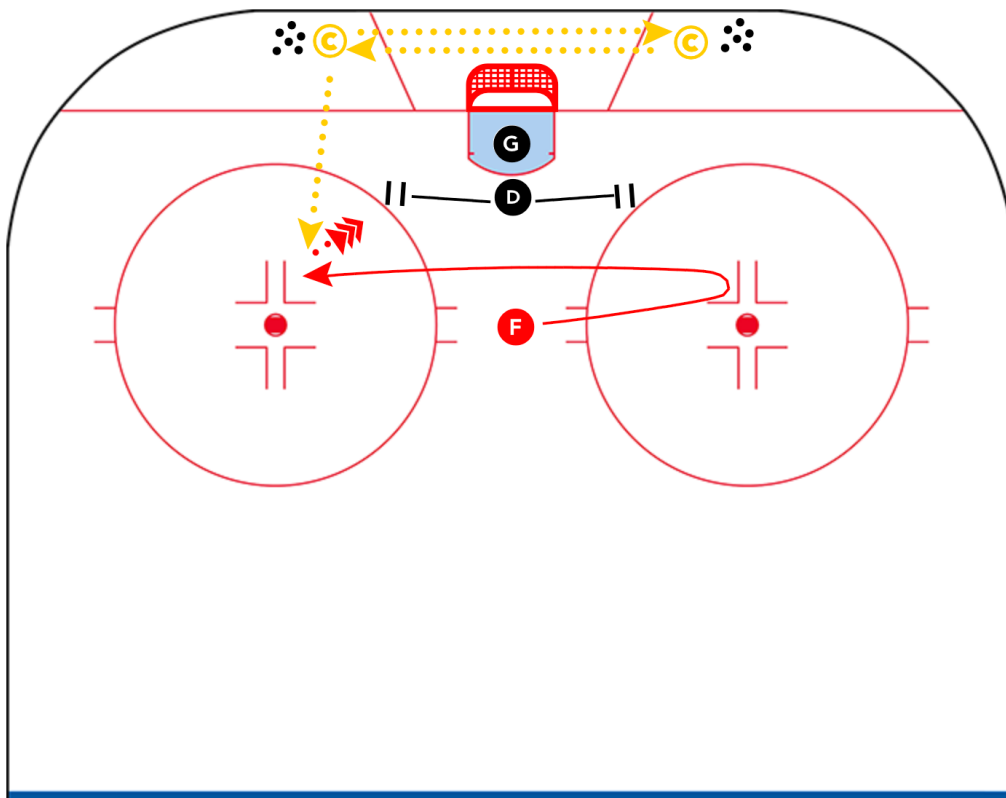

NHLCA FEATURE DRILL

2022-23 NHL Season - #7

LOW 1 VS 1

Category: Shooting

Team: Boston Bruins

1. **Description:**
2. Drill starts with 1 **D** and 1 **F** net-front
   - 2 coaches or 2 players behind net, 4-6 feet width outside each post
   - The two coaches remain stationary as they pass the puck back and forth
   - At their discretion, they will try to pass the puck to the **F** battling for position in the slot
   - **D** defends passes with focus on body positioning, facing the puck and good stick position

Note: Keep play below the face-off dots

© 2023 NHL Coaches' Association, Inc. The material may not be reproduced or distributed, in whole or in part, without the prior written permission of the NHLCA. Any other reproduction or distribution, in whatever form and by whatever media, is expressly prohibited without the prior written consent of the NHLCA. NHL and the NHL Shield are registered trademarks of the National Hockey League. All NHL logos and marks and NHL team logos and marks depicted herein are the property of the NHL and the respective teams and may not be reproduced without the prior written consent of NHL Enterprise, L.P. © NHL 2023. All Rights Reserved. Used with permission.