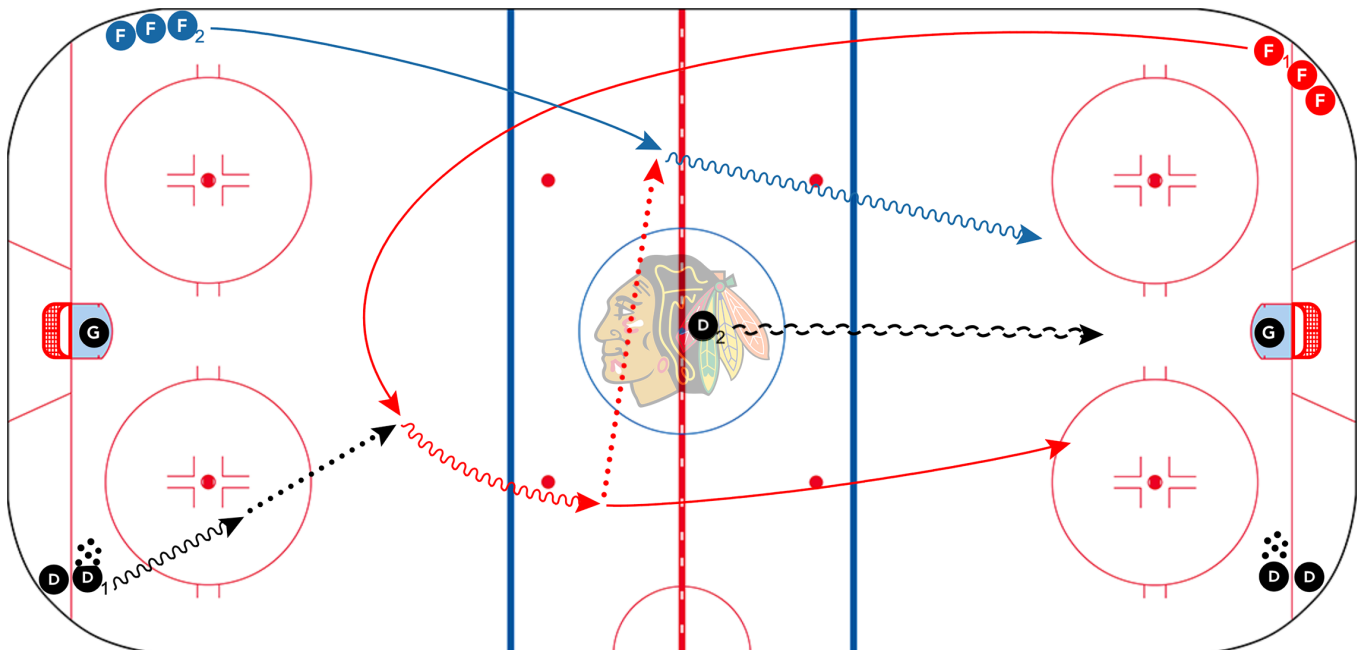

NHLCA FEATURE DRILL

2022-23 NHL Season - #10

HITCHCOCK 2 VS 1

Category: 1 on 1 / 2 on 1 / 3 on 2

Team: Chicago Blackhawks

- Description:**
- **F 1** leaves and swings wide to the opposite end's blue line. **F 2** leaves their end with timing, **D 1** steps out and can pass to either side. **D 2** is waiting in neutral zone and takes 2 vs 1 down.
 - After **D 1** makes their pass, they follow up play and take a new 2 vs 1 back to their end.
 - NO BUMPBACK TO D- Forwards receive the puck and turn up ice, attack as quickly as possible.