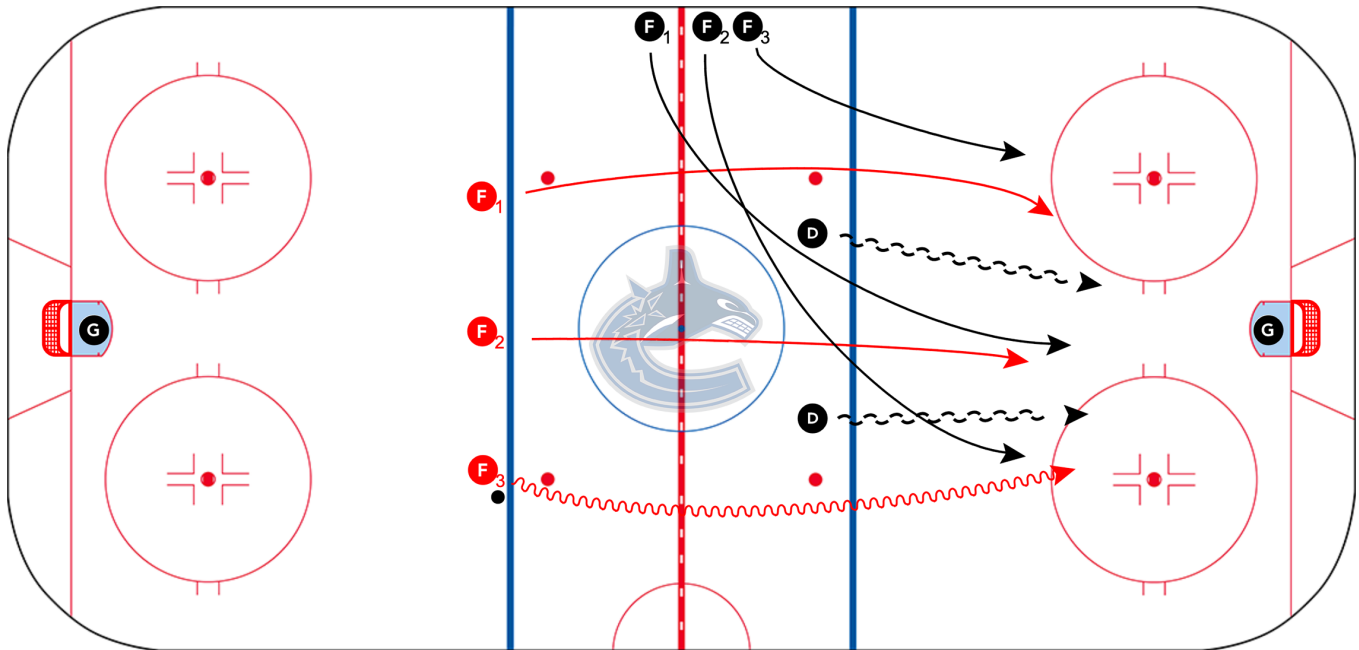

## 3 VS 2 ERRKA

**Category:** 1 on 1 / 2 on 1 / 3 on 2

**Team:** Vancouver Canucks

- Description:**
- Three **F**s go down 3 vs 2 on **D**.
  - **F1** fills in low, **F2** & **F3** to top of circles.
  - On whistle, **F1**, **F2** & **F3** take puck to go 3 vs 2 on two new **D** with new **F1**, **F2** & **F3** backchecking.
  - Continuous 3 vs 2.