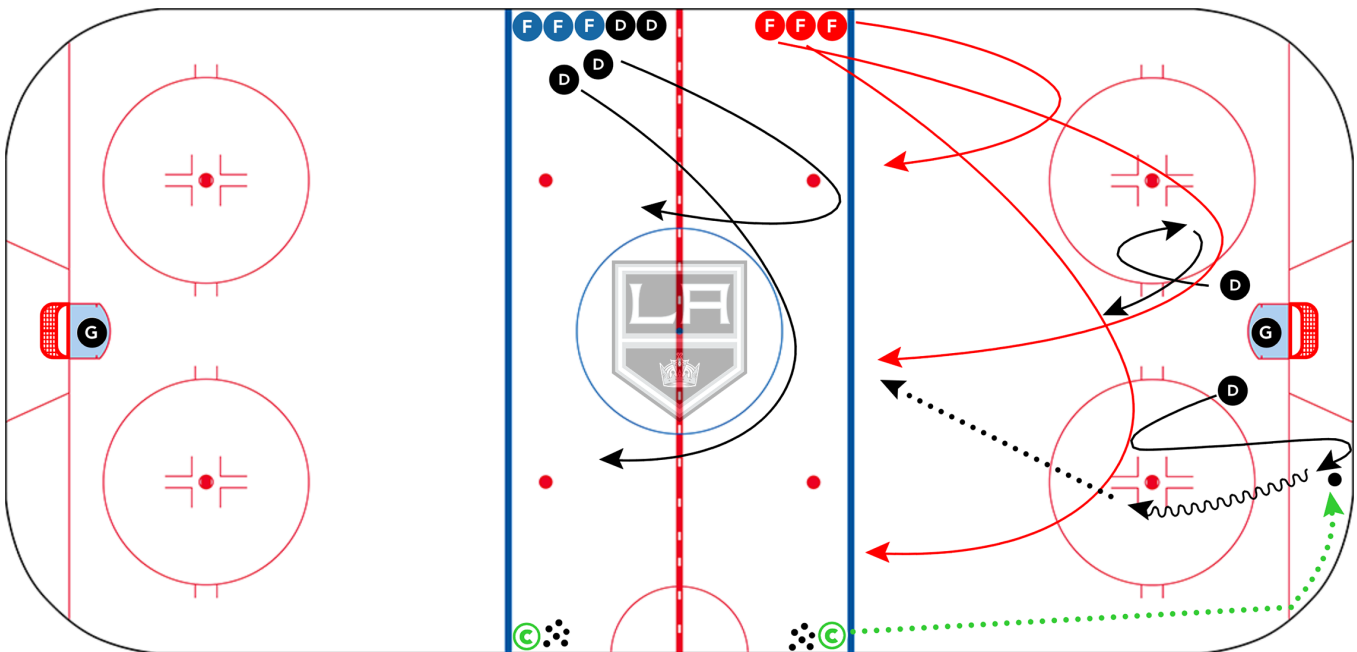

NHLCA FEATURE DRILL

2022-23 NHL Season - #16

DEF TRANS — 4TH MAN GO!! 5 VS 2

Category: 1 on 1 / 2 on 1 / 3 on 2

Team: LA Kings

- Description:**
- **D** in zone gap up to hash marks on whistle and retrieve puck spotted by the coach.
 - **F**s will work off wall back into zone for break out from **D**.
 - Defending **D** will gap up off wall and take on rush. Attack 5 vs 2 up ice.
 - Middle lane drive.
 - 4th INRUSH
 - RELAY PLAYS
 - Whistle — Defending **D** gap to hash marks to break out play going opposite direction with 3 new **F**s and 2 new defending **D**.
 - Offensive players are out on whistle.