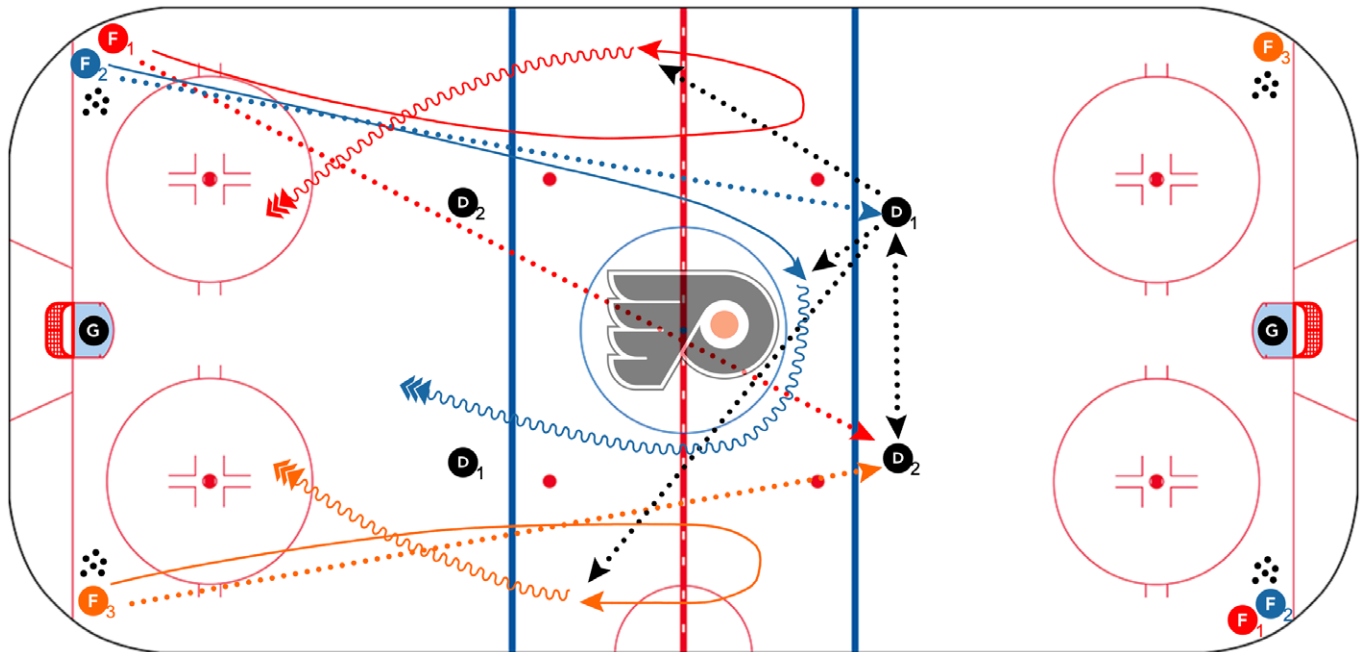

## 4 CORNER D SEQUENCE

**Category:** Warm-Up

**Team:** Philadelphia Flyers

- Description:**
- **F1** pass to weak side **D2** and open up at the red line. Go straight down for a shot on goal
  - **F2** pass to board side **D1** and swing to the middle, D to D pass to middle
  - **F3** pass to the board side **D2** and tag up to the red line, receive cross ice pass for WSD