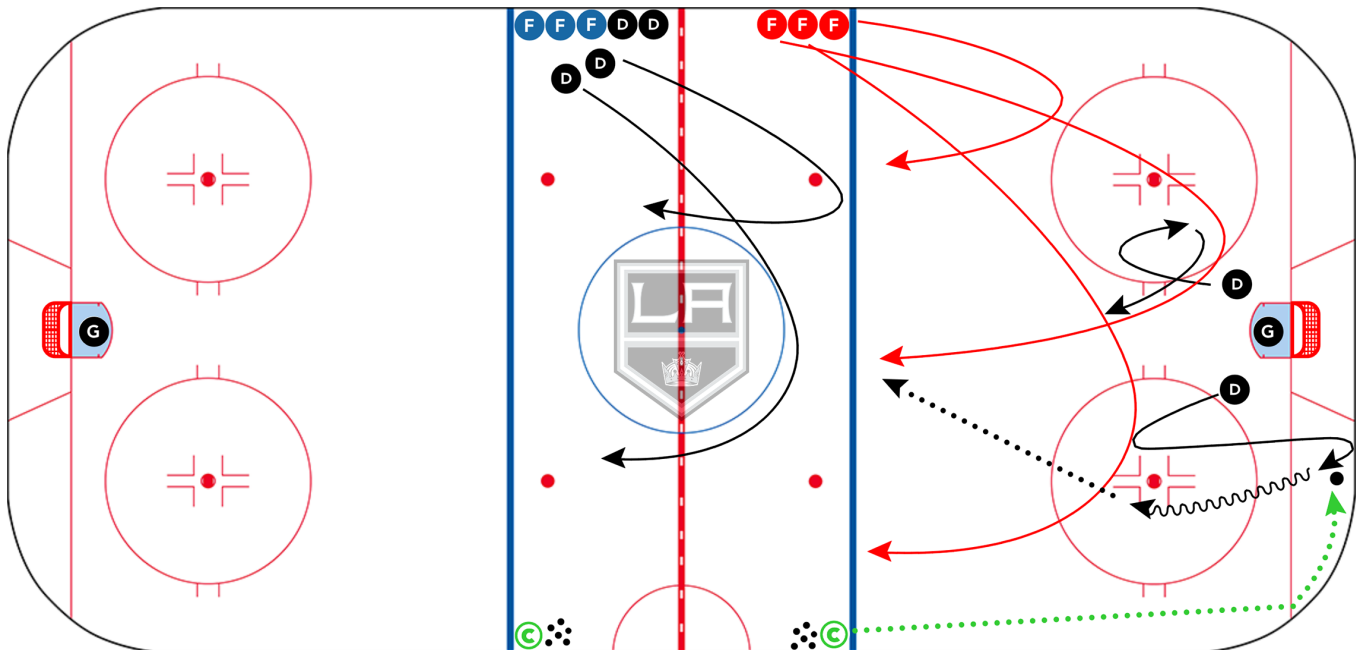

NHLCA FEATURE DRILL

2022-23 NHL Season - #22

D TRANSITION - 4TH MAN GO!! 5 vs 2

Category: 1 on 1 / 2 on 1 / 3 on 2

Team: LA Kings

- Description:**
- **D** in zone gap up to hash marks on whistle and retrieve puck spotted by the coach.
 - **F**s will work off wall back into zone for break out from **D**.
 - Defending **D** will gap up off wall and take on rush. Attack 5 vs 2 up ice.
 - Middle lane drive.
 - 4th INRUSH
 - RELAY PLAYS
 - Whistle — Defending **D** gap to hash marks to break out play going opposite direction with 3 new **F**s and 2 new defending **D**.
 - Offensive players are out on whistle.