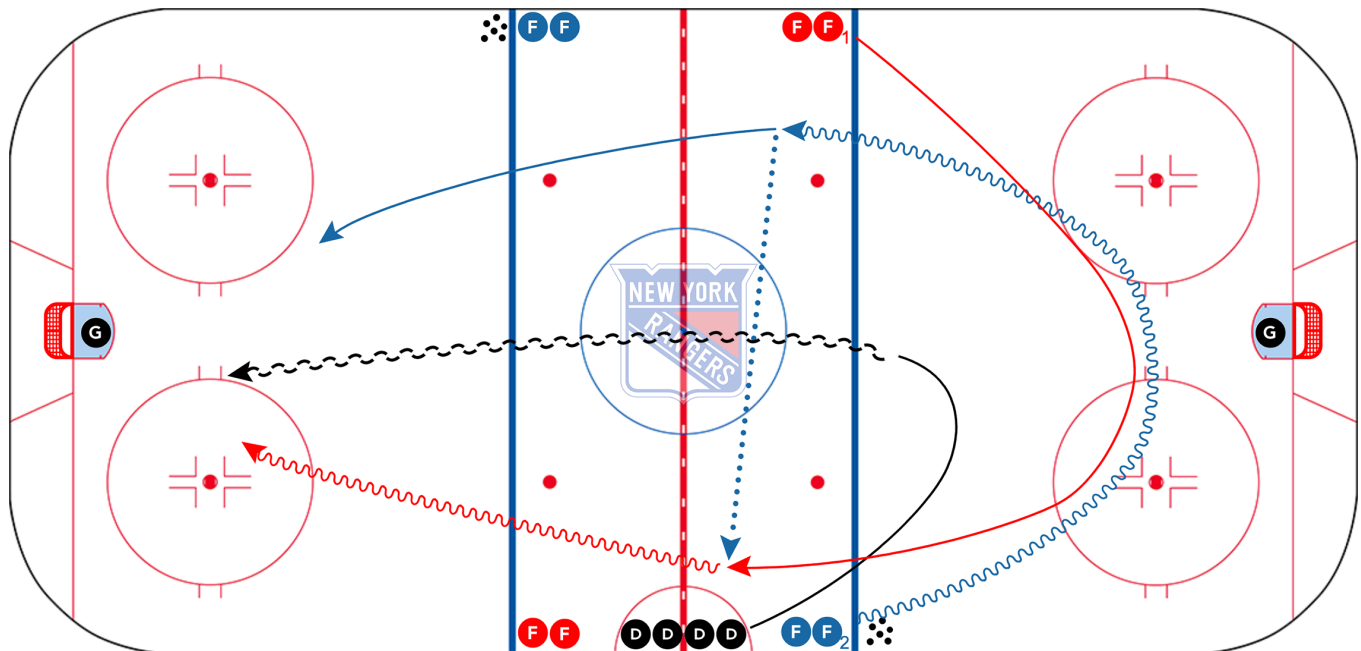

NHLCA FEATURE DRILL

SEPTEMBER 15, 2023

2 VS 1 — CAROLINA

Category: 1 on 1 / 2 on 1 / 3 on 2

Team: New York Rangers

Description:

- **F** 1/ **F** 2 on whistle with a puck touch top of circles and attack 2 vs 1 on **D**.
- After play passes the far blue line, the other side goes.

Results:

- **F** shoots and hits the net = No one skates.
- **F** miss net = **F**s skate to the far blue line.
- Score = **D** skates to center.

© 2023 NHL Coaches' Association, Inc. The material may not be reproduced or distributed, in whole or in part, without the prior written permission of the NHLCA. Any other reproduction or distribution, in whatever form and by whatever media, is expressly prohibited without the prior written consent of the NHLCA. NHL and the NHL Shield are registered trademarks of the National Hockey League. All NHL logos and marks and NHL team logos and marks depicted herein are the property of the NHL and the respective teams and may not be reproduced without the prior written consent of NHL Enterprise, L.P. © NHL 2023. All Rights Reserved. Used with permission.